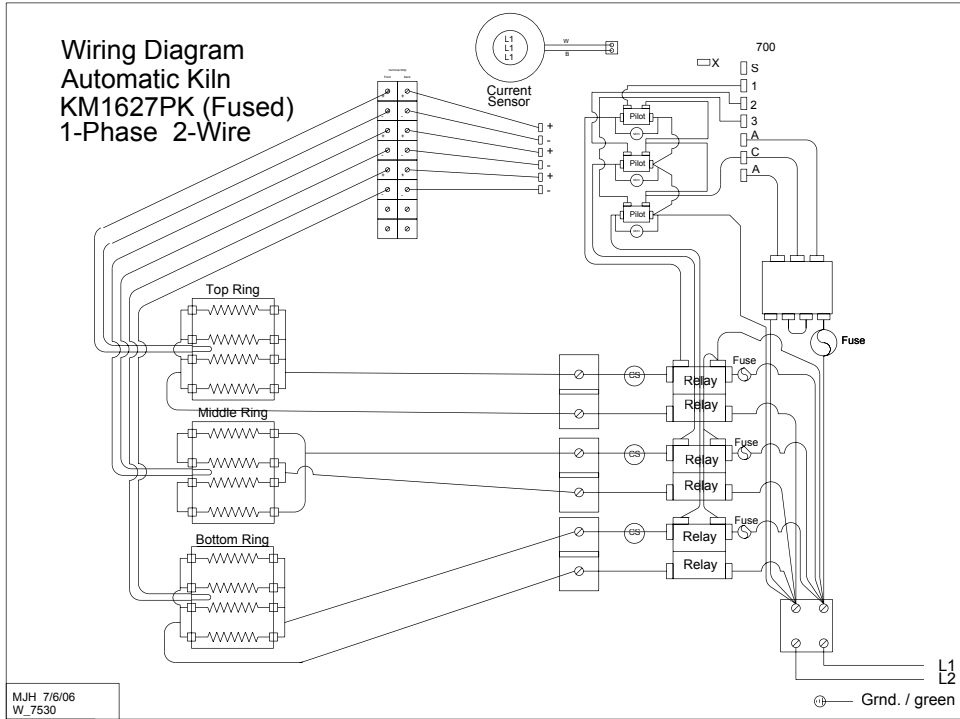

# KM1627-3 PK 1PH and 3PH Wiring Diagram - 700 Series

Wiring Diagram  
Automatic Kiln  
KM1627PK (Fused)  
1-Phase 2-Wire

Wiring Diagram  
Automatic Kiln  
3-Phase 3-Wire  
KM1627PK (Fused)